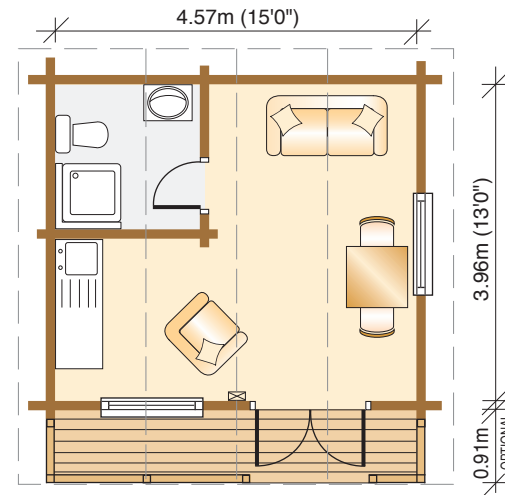

HOME OFFICE

GARDEN ROOM

STUDIO

Norwegian Log Administrator/Garden buildings

© Norwegian Log Buildings · Telephone 0118 966 9236 · www.norwegianlog.co.uk