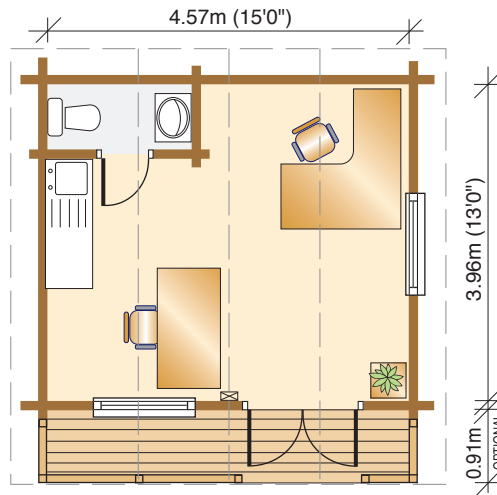

HOME OFFICE

GARDEN ROOM

STUDIO

Norwegian Log Administrator/Garden buildings

© Norwegian Log Buildings · Telephone 0118 966 9236 · www.norwegianlog.co.uk