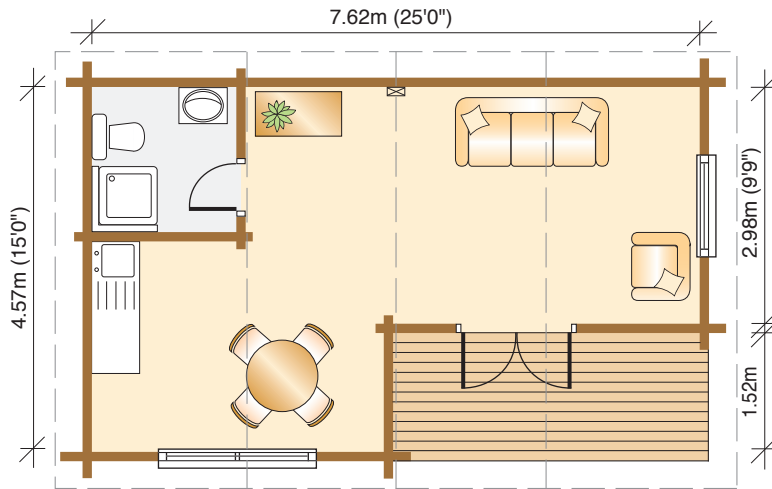

HOME OFFICE

GARDEN ROOM

STUDIO

GARDEN RETREAT

Norwegian Log Chairman/Garden buildings

© Norwegian Log Buildings · Telephone 0118 966 9236 · www.norwegianlog.co.uk