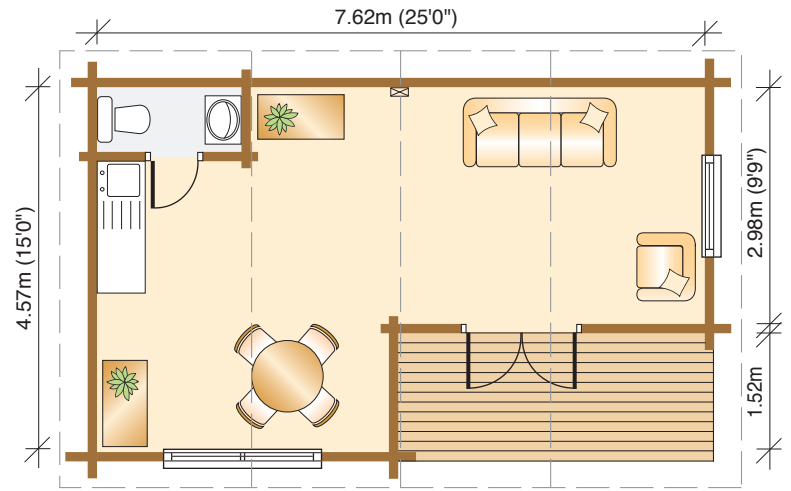

HOME OFFICE

GARDEN ROOM

STUDIO

GARDEN RETREAT

Norwegian Log Chairman/Garden buildings

© Norwegian Log Buildings · Telephone 0118 966 9236 · www.norwegianlog.co.uk