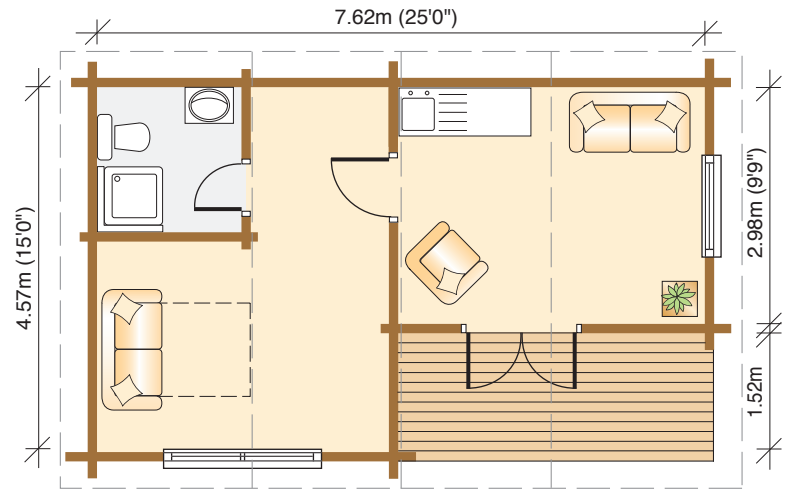

HOME OFFICE

GARDEN ROOM

STUDIO

GARDEN RETREAT

Norwegian Log Chairman/Garden buildings

© Norwegian Log Buildings · Telephone 0118 966 9236 · www.norwegianlog.co.uk