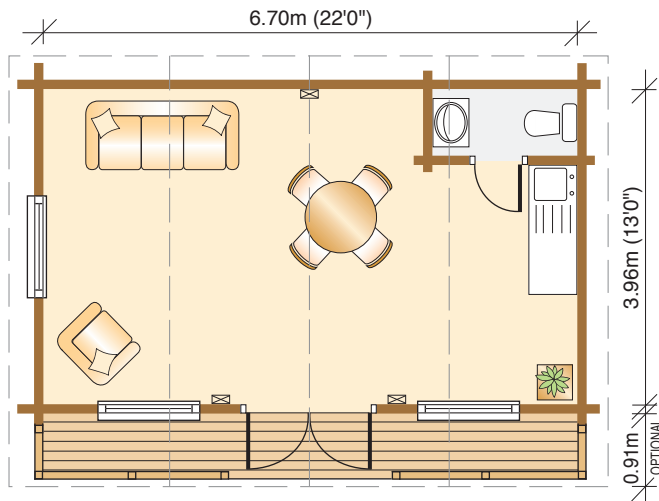

HOME OFFICE

GARDEN ROOM

STUDIO

Norwegian Log Director/Garden buildings

©Norwegian Log Buildings · Telephone 0118 966 9236 · www.norwegianlog.co.uk