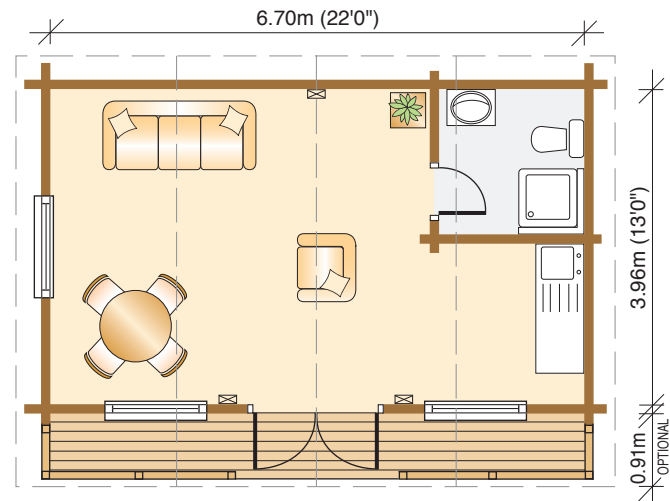

HOME OFFICE

GARDEN ROOM

STUDIO

Norwegian Log Director/Garden buildings

©Norwegian Log Buildings · Telephone 0118 966 9236 · www.norwegianlog.co.uk