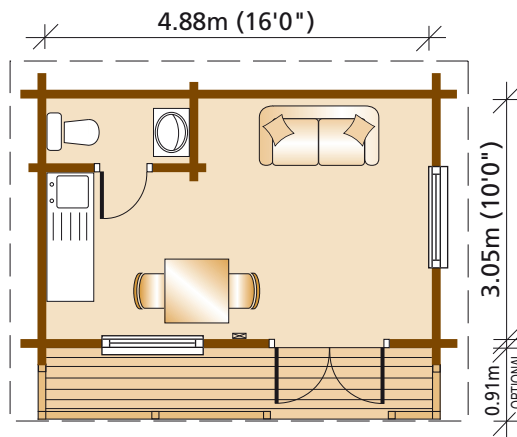

HOME OFFICE

GARDEN ROOM

STUDIO

**Norwegian Log** Manager Special/Garden buildings

© Norwegian Log Buildings · Telephone 0118 966 9236 · [www.norwegianlog.co.uk](http://www.norwegianlog.co.uk)