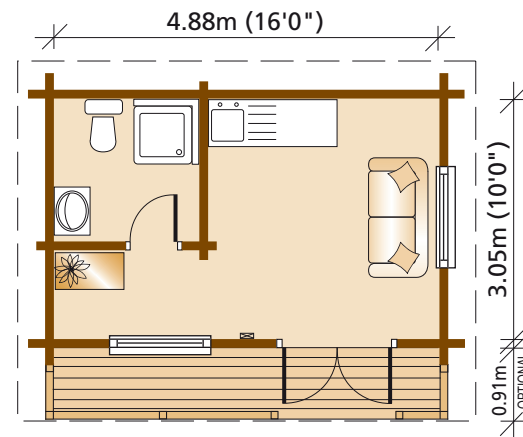

HOME OFFICE

GARDEN ROOM

STUDIO

**Norwegian Log** Manager Special/Garden buildings

© Norwegian Log Buildings · Telephone 0118 966 9236 · [www.norwegianlog.co.uk](http://www.norwegianlog.co.uk)