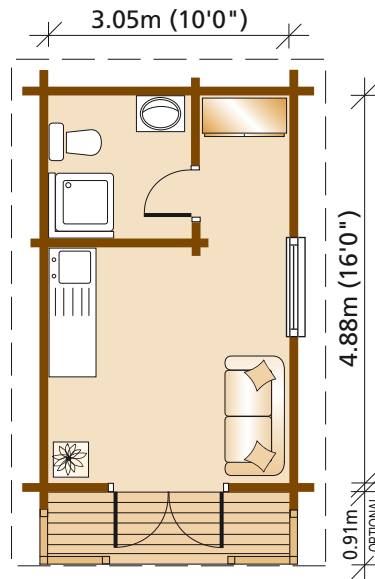

HOME OFFICE

GARDEN ROOM

STUDIO

**Norwegian Log** Manager/Garden buildings

©Norwegian Log Buildings · Telephone 0118 966 9236 · [www.norwegianlog.co.uk](http://www.norwegianlog.co.uk)