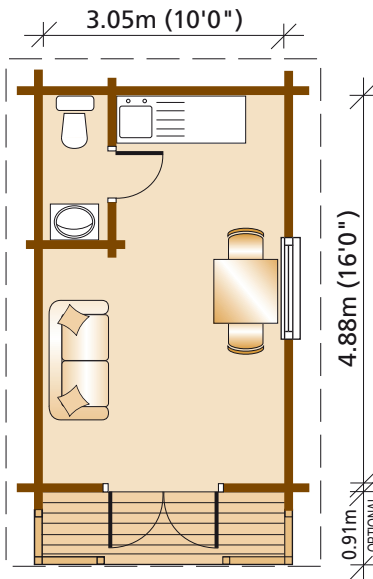

HOME OFFICE

GARDEN ROOM

STUDIO

**Norwegian Log** Manager/Garden buildings

©Norwegian Log Buildings · Telephone 0118 966 9236 · [www.norwegianlog.co.uk](http://www.norwegianlog.co.uk)