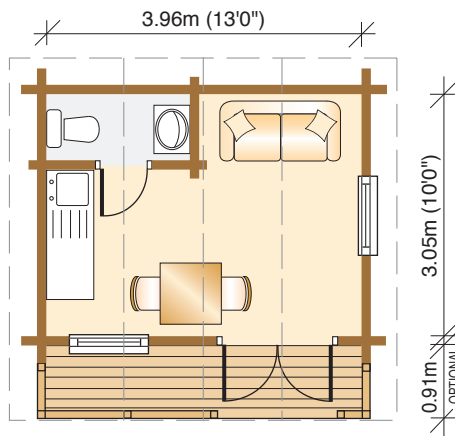

HOME OFFICE

GARDEN ROOM

STUDIO

Norwegian Log Organiser/Garden buildings

© Norwegian Log Buildings · Telephone 0118 966 9236 · www.norwegianlog.co.uk