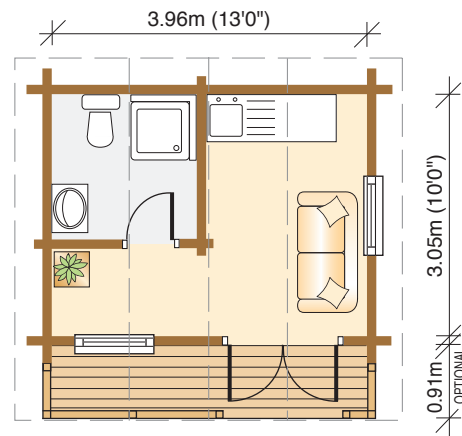

HOME OFFICE

GARDEN ROOM

STUDIO

Norwegian Log Organiser/Garden buildings

© Norwegian Log Buildings · Telephone 0118 966 9236 · www.norwegianlog.co.uk