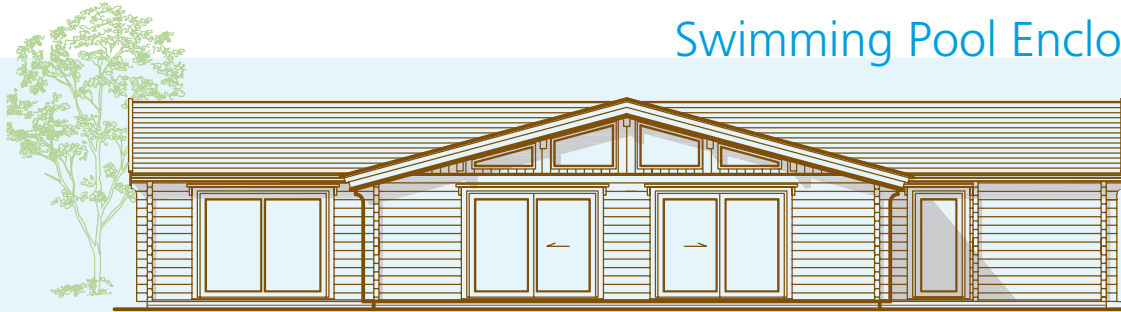

# Swimming Pool Enclosures

15.24 metres x 9.14 metres (50'0" x 30'0")

FRONT ELEVATION

SIDE ELEVATION

FLOOR PLAN

# Swimming Pool Enclosures

17.7 metres x 9.14 metres (58'0" x 30'0")

FRONT ELEVATION

SIDE ELEVATION