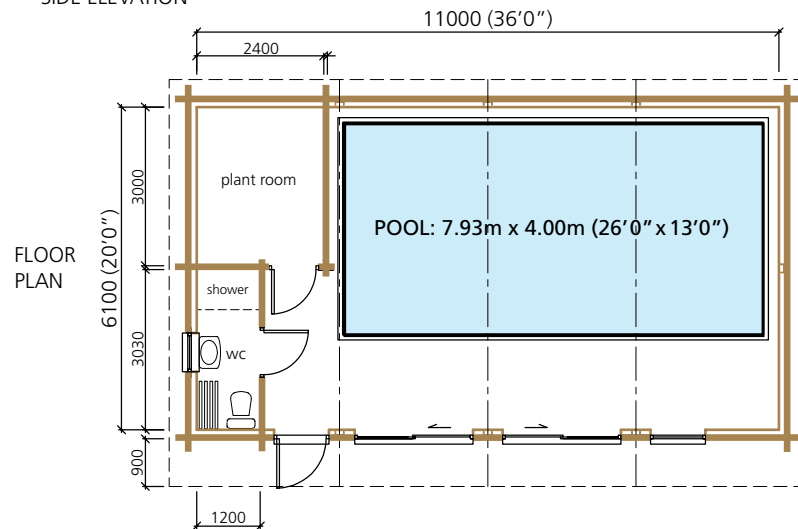

# Swimming Pool Enclosures

11.0 metres x 6.10 metres (36'0" x 20'0")