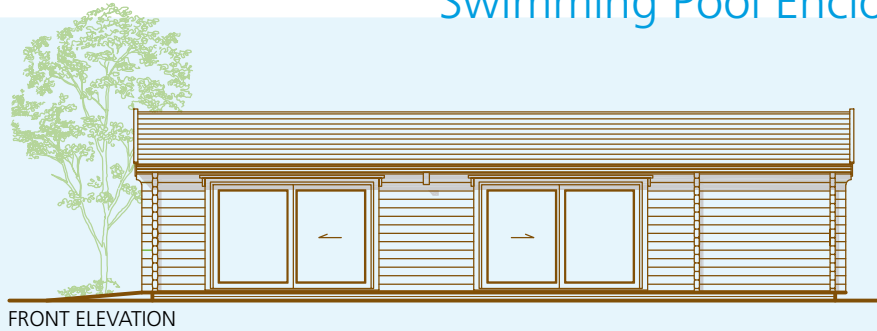

Swimming Pool Enclosures

12.50 metres x 6.40 metres (41'0" x 21'0")

FRONT ELEVATION