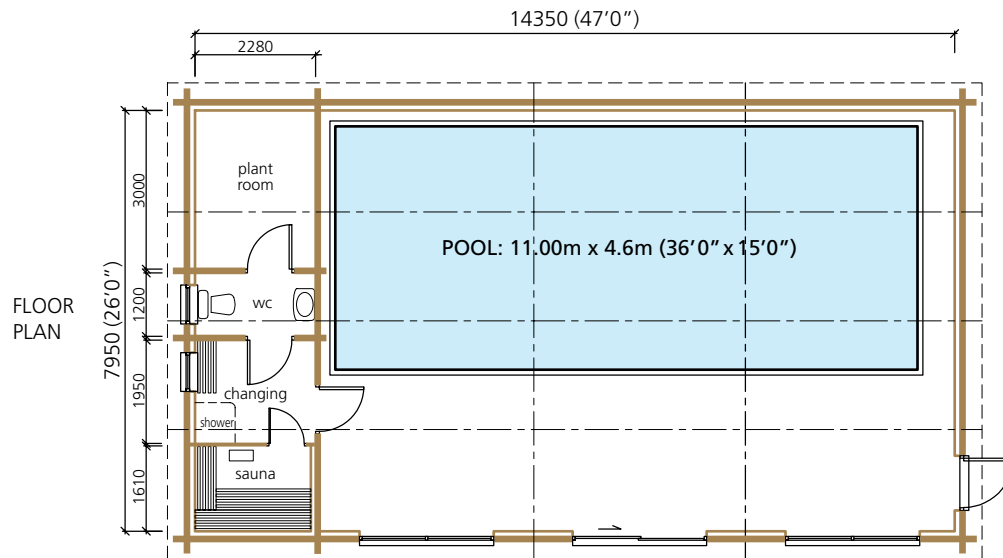

# Swimming Pool Enclosures

12.50 metres x 6.40 metres (41'0" x 21'0")

FRONT ELEVATION

SIDE ELEVATION

FLOOR PLAN

# Swimming Pool Enclosures

14.35 metres x 7.95 metres (47'0" x 26'0")

FRONT ELEVATION

SIDE ELEVATION

# Swimming Pool Enclosures

15.24 metres x 9.14 metres (50'0" x 30'0")

FRONT ELEVATION

SIDE ELEVATION

FLOOR PLAN

# Swimming Pool Enclosures

17.7 metres x 9.14 metres (58'0" x 30'0")

FRONT ELEVATION

SIDE ELEVATION