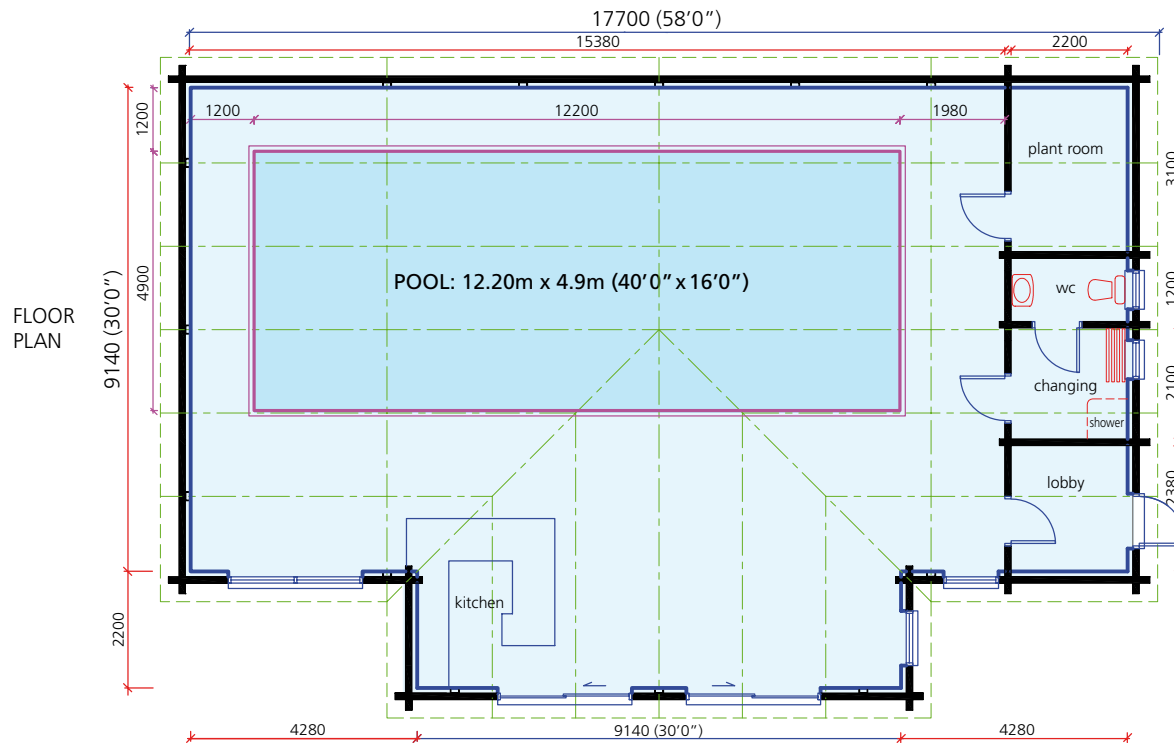

# Swimming Pool Enclosures

12.50 metres x 6.40 metres (41'0" x 21'0")

FRONT ELEVATION

SIDE ELEVATION

FLOOR PLAN

# Swimming Pool Enclosures

14.35 metres x 7.95 metres (47'0" x 26'0")

FRONT ELEVATION

SIDE ELEVATION

# Swimming Pool Enclosures

15.24 metres x 9.14 metres (50'0" x 30'0")

FRONT ELEVATION

SIDE ELEVATION

FLOOR PLAN

# Swimming Pool Enclosures

17.7 metres x 9.14 metres (58'0" x 30'0")

FRONT ELEVATION

SIDE ELEVATION