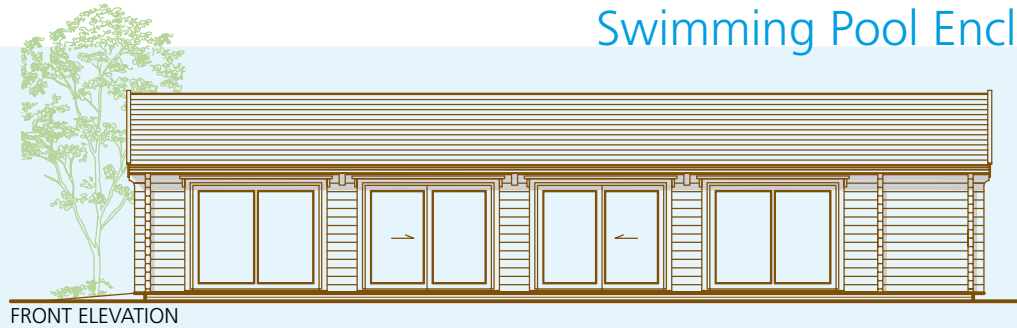

# Swimming Pool Enclosures

14.35 metres x 7.95 metres (47'0" x 26'0")

FRONT ELEVATION

SIDE ELEVATION

# Swimming Pool Enclosures

15.24 metres x 9.14 metres (50'0" x 30'0")

FRONT ELEVATION

SIDE ELEVATION

FLOOR PLAN