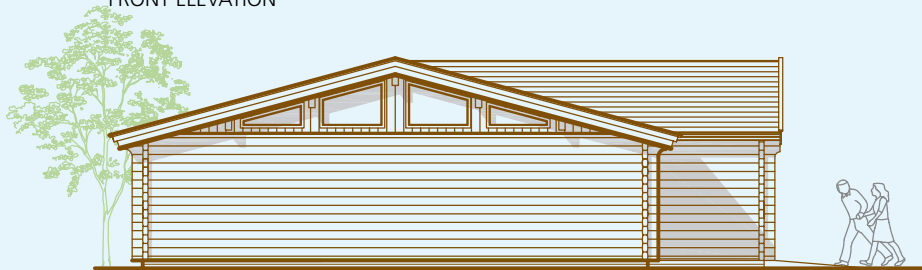

SIDE ELEVATION