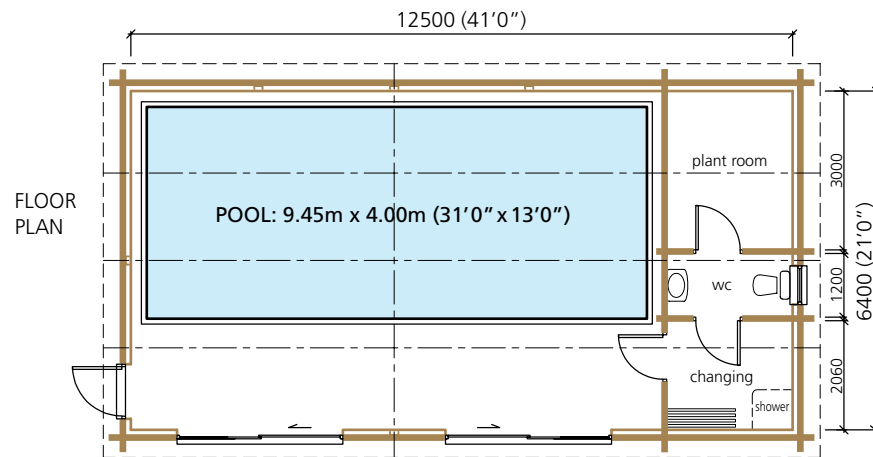

# Swimming Pool Enclosures

11.0 metres x 6.10 metres (36'0" x 20'0")

# Swimming Pool Enclosures

12.50 metres x 6.40 metres (41'0" x 21'0")

FRONT ELEVATION

SIDE ELEVATION

FLOOR PLAN

# Swimming Pool Enclosures

14.35 metres x 7.95 metres (47'0" x 26'0")

FRONT ELEVATION

SIDE ELEVATION

# Swimming Pool Enclosures

15.24 metres x 9.14 metres (50'0" x 30'0")

FRONT ELEVATION

SIDE ELEVATION

FLOOR PLAN