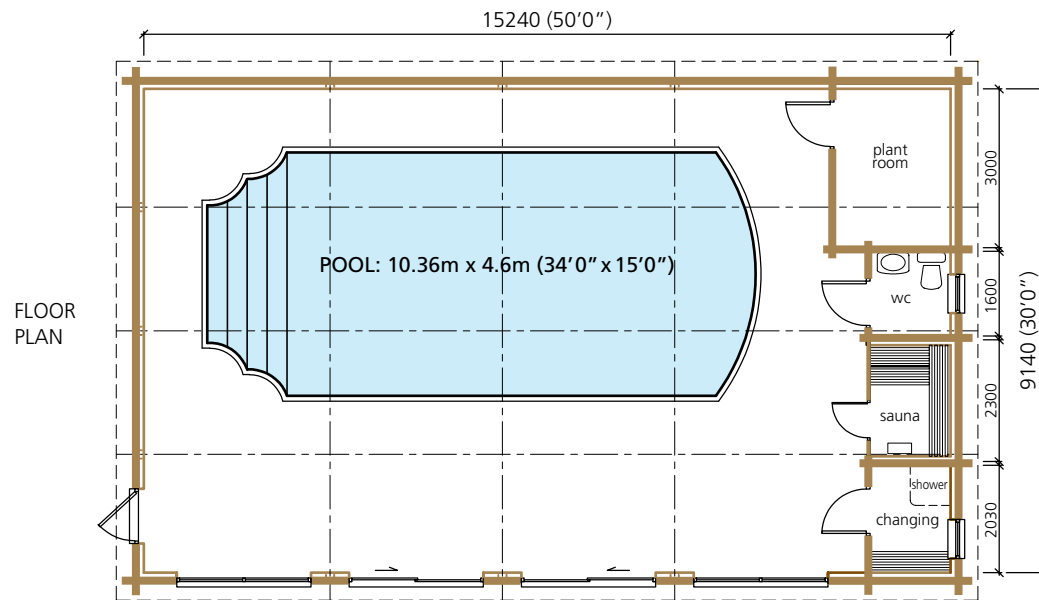

# Swimming Pool Enclosures

12.50 metres x 6.40 metres (41'0" x 21'0")

FRONT ELEVATION

SIDE ELEVATION

FLOOR PLAN

# Swimming Pool Enclosures

14.35 metres x 7.95 metres (47'0" x 26'0")

FRONT ELEVATION

SIDE ELEVATION

# Swimming Pool Enclosures

15.24 metres x 9.14 metres (50'0" x 30'0")

FRONT ELEVATION

SIDE ELEVATION

FLOOR PLAN

# Swimming Pool Enclosures

17.7 metres x 9.14 metres (58'0" x 30'0")

FRONT ELEVATION

SIDE ELEVATION